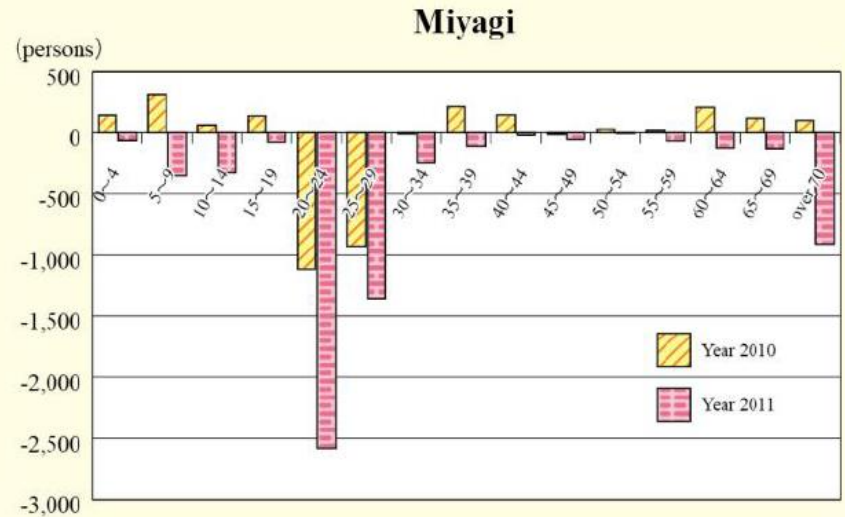

# Net outflow of people by five-year age bracket

Note: The original data of this chart is provided by the Ministry of Internal Affairs and Communication "Report on demographic shift of the Basic Resident Registers"  
 Source: The revised title is based on the Ministry of Land, Infrastructure, Transport and Tourism (MLIT) "WHITE PAPER ON LAND, INFRASTRUCTURE AND TRANSPORT IN JAPAN, 2011"