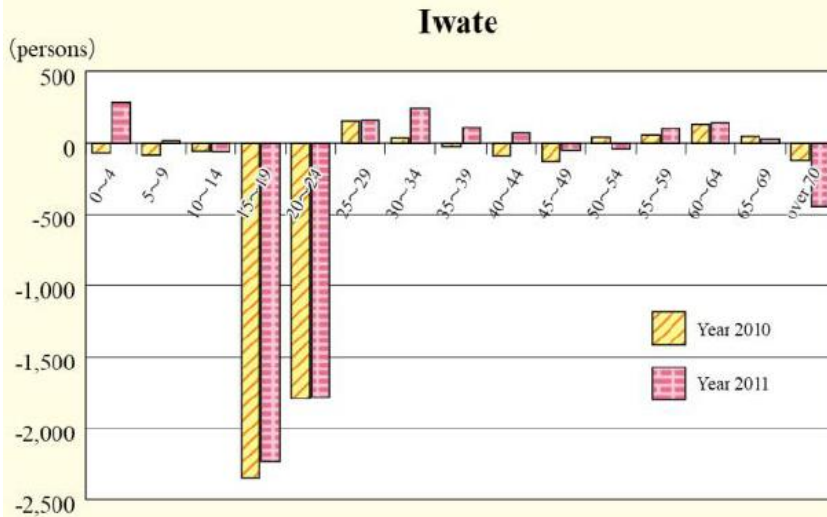

# Net outflow of people by five-year age bracket

Note: The original data of this chart is provided by the Ministry of Internal Affairs and Communication "Report on demographic shift of the Basic Resident Registers"  
 Source: The revised title is based on the Ministry of Land, Infrastructure, Transport and Tourism (MLIT) "WHITE PAPER ON LAND, INFRASTRUCTURE AND TRANSPORT IN JAPAN, 2011"