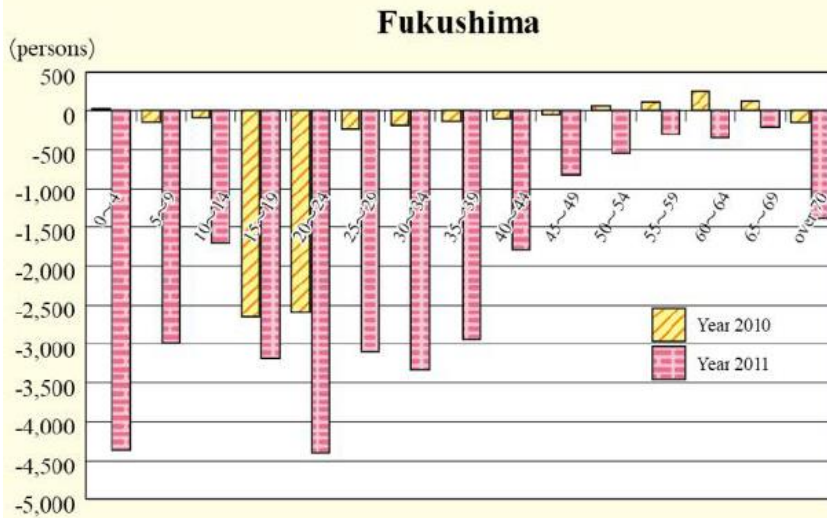

# Net outflow of people by five-year age bracket

Note: The original data of this chart is provided by the Ministry of Internal Affairs and Communication "Report on demographic shift of the Basic Resident Registers"  
 Source: The revised title is based on the Ministry of Land, Infrastructure, Transport and Tourism (MLIT) "WHITE PAPER ON LAND, INFRASTRUCTURE AND TRANSPORT IN JAPAN, 2011"